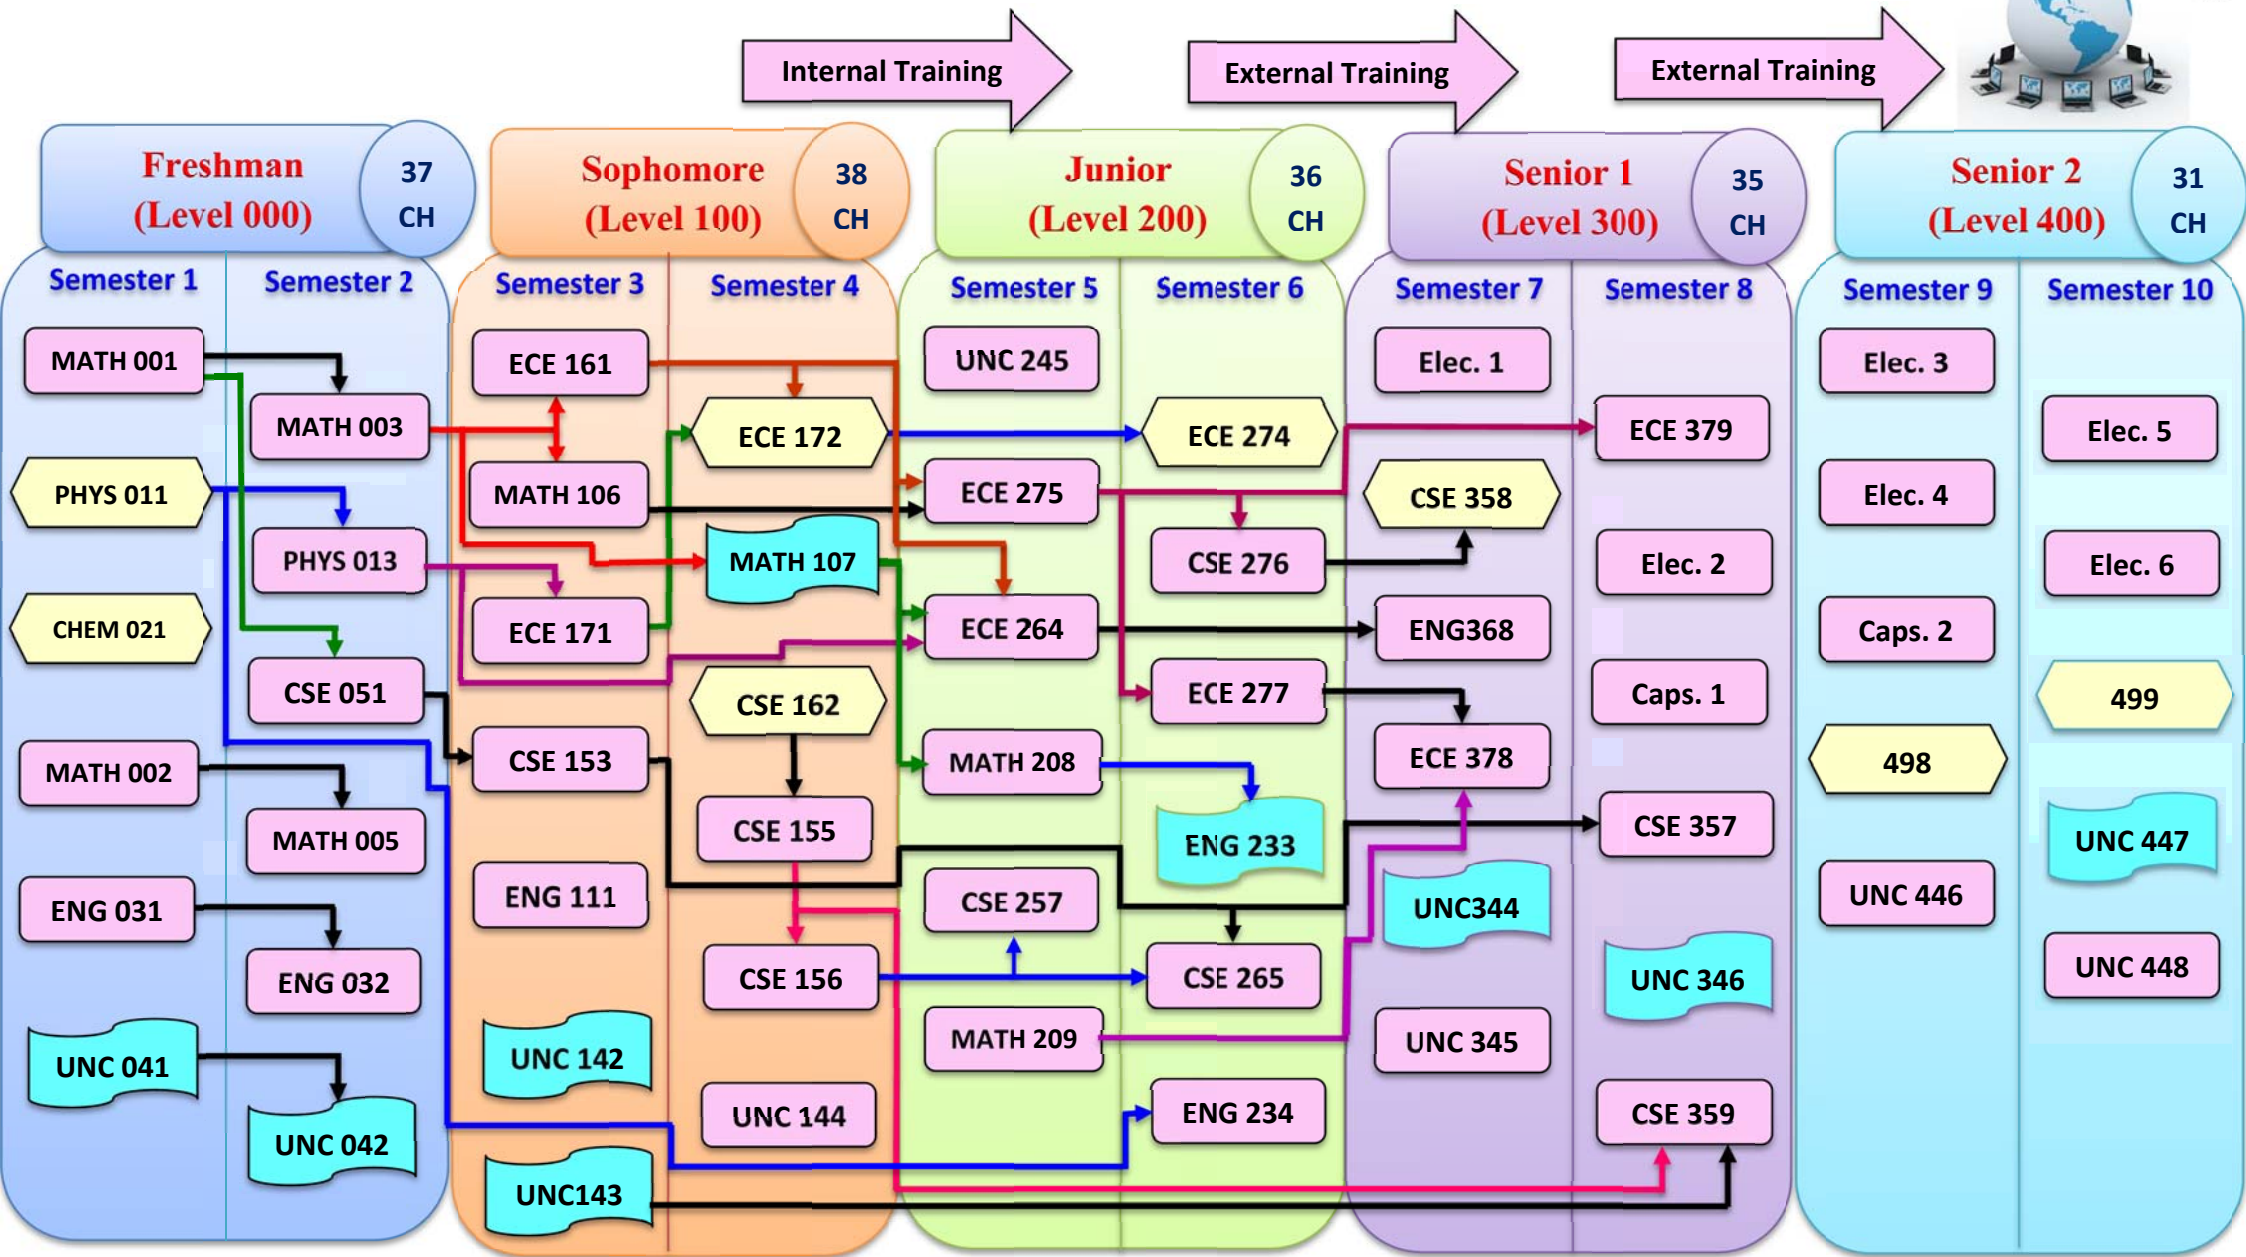

CIE Program Tree

Code : 2 Credit Hours

Code : 3 Credit Hours

Code : 4 Credit Hours

XX CH : Level Credit Hours